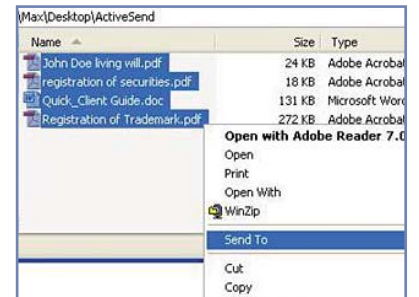

Quickly email multiple files in a single click using OWA as the default email

Visit www.messageware.com

- Free evaluation software
- Self-guided demos
- White papers

Or contact us for more information including a personalized demo, and custom price quote:

salesteam@messageware.com
905.812.0638 x2